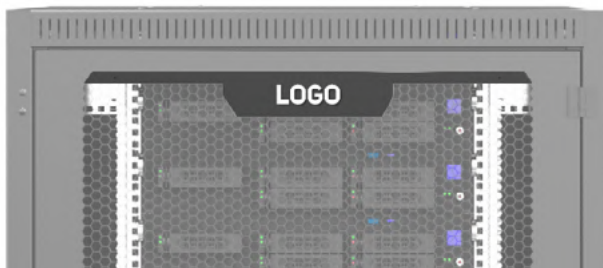

IT RACKS AND COOLING UNITS

are available in the following colors*:

STANDARD

BLACK
RAL 9005

LIGHT GREY
RAL 7035

EXTRA CHARGE

BLUE
RAL 5010

RED
RAL 3020T

GREEN
RAL 6033

YELLOW
RAL 1018

ORANGE
RAL 2004S

*other colors on request

LOGO LABEL ON THE DOORS OF THE RACK

EXTRA CHARGE

Illustration image of a possible design.

Illustration image of color variants of wall mount cabinets.

MANAGED AND MONITORED POWER DISTRIBUTION UNITS (PDU)

are available in the following colors:

STANDARD

EXTRA CHARGE

BLACK

BLUE

RED

GREEN