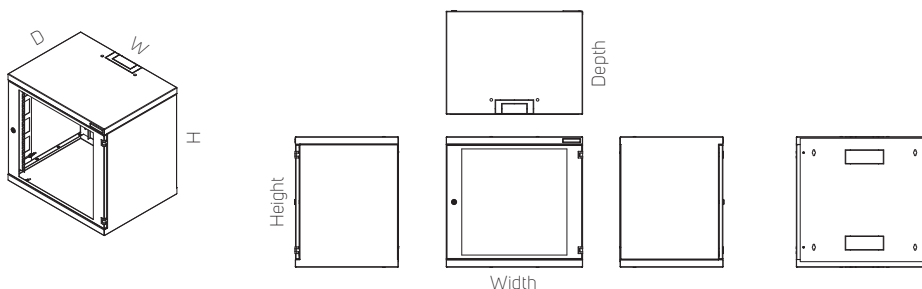

DATASHEET
WALL-MOUNT
& SOHO RACKS
iSEVEN REN

CONTEG

iSEVEN REN

REN-10-60/40

➤ **Wall-Mount iSEVEN REN racks** are ready for daily use, with an unmatched ratio between price, utility value and quality.

MAIN ADVANTAGES

- Easy access to installed equipment via front door
- Easy hanging with removable rear panel
- Load rating up to 50 kg

COLOR:  RAL 7035

Removable rear panel

Code	H (in U)	Dimensions (mm)				Dimensions incl. packing (mm)			Gross weight (kg)
		H	W	D	Useful depth	H	W	D	
REN-06-60/30	6	332	530	300	250	350	555	339	9
REN-06-60/40	6	332	530	400	350	350	555	439	10
REN-10-60/40	10	510	530	400	350	535	555	439	12
REN-12-60/40	12	599	530	400	350	655	555	439	15.5
REN-15-60/40	15	732	530	400	350	758	555	439	16
REN-06-60/50	6	332	530	500	450	350	555	539	12
REN-10-60/50	10	510	530	500	450	535	555	539	17
REN-12-60/50	12	599	530	500	450	655	555	539	18
REN-15-60/50	15	732	530	500	450	758	555	539	21

DESCRIPTION

Sizes

- Height: 6, 10, 12, 15U
- Width: 530 mm
- Depth: 300, 400 or 500 mm

Construction

- 1mm/1,25mm sheet steel

Load rating

- Standard 50 kg balanced load

IP rating

- Standard IP 30

Colors

- Standard: RAL 7035
- Other colors on request

Front door

- Security-glass (EN 12150-1) or sheet steel door
- Reversible door—easy re-hanging to open right or left (at installation site)
- Door opening angle 180°